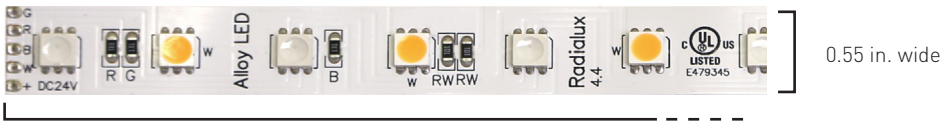

ALLOYLED®

Radialux® 4.4 24V RGB-W LED Tape Light

cut point every 8 in.

Alloy LED's Radialux 4.4 RGB-W tape light combines RGB LED chips and dedicated white light LEDs to provide saturated RGB light as well as pastel shades and solid white light, whether in color-changing mode or in any static color in the spectrum. Radialux RGB-W allows for greater freedom in choosing colors, a wider spectrum than RGB light, and more nuanced color control to achieve more sophisticated effects.

Color	RGB-W
Power Consumption per ft.	4.32 Watts/180mA
Input Voltage	24V DC
LED Chips per foot	18
LED Chip Spacing	0.65 inches
Tape Height	0.1 inches
Beam Angle	120°
Field Cuttable (UL 2108)	Every 8 inches
Color Temp.	3000K (white)
Max Run Length	16.4 feet

Dimmable	Yes (with color controller)
LED Chip Type	5050 SMD
Mounting	3M™ Self-Adhesive Tape (non-porous)
Operating Temp.	-13° F to 140° F
Ambient Temp.	-40° F to 186° F
Spool Lengths*	16.4 ft., 50 ft., and 100 ft.
Location	Indoor, Dry
Certifications	UL, RoHS, UL 2108
Warranty	4 Year Limited